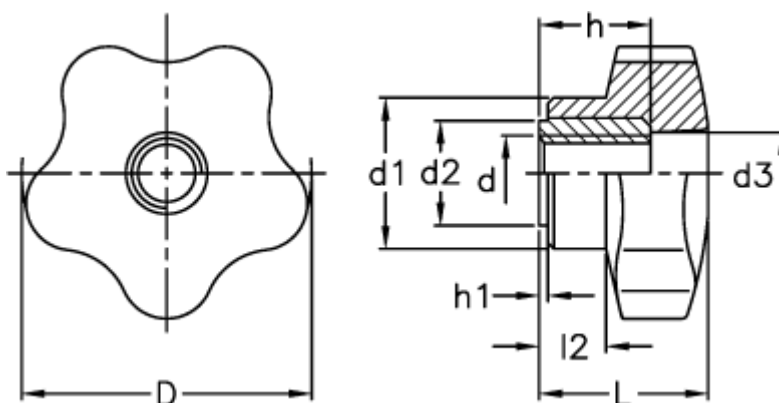

Data Sheet

Article number: 2302067611

Description: E+G Lobe knob
VC.254/50 B-M12

Measures

D = 50

l2 = 15

d1 = 25

d2 = 16

d3 = 13

d 6H = M12

h = 22

h1 = 1.5

L = 34